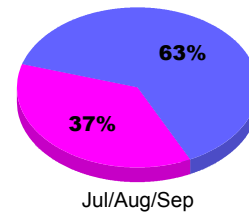

YTD Status Quo Clubs 2012-2013

Status Quo Clubs Compared to Status Quo Members

Legend: Status Quo Clubs (Cyan), Total Status Quo Members (Green)

MEMBERSHIP

Membership Results
2012-2013

Membership
2011-2012

Month	Net Memb Goal	Actual New Memb	Actual Dropped Memb	Gain/Loss of Memb	Gain/Loss of Memb
Jul/Aug/Sep		26	-50	-24	3
Totals		26	-50	-24	3

Membership Results 2012-2013

Goal, New, Dropped, Gain/Loss

Legend: Goal (Cyan), Actual (Green), Dropped (Yellow), Gain Loss (Magenta)

Comparison of Membership Gain/Loss

Current Year Compared to the Previous Year

Legend: Current Year (Cyan), Previous Year (Green)

Gender Comparison 2012-2013

Jul/Aug/Sep

Legend: Male (Blue), Female (Magenta)